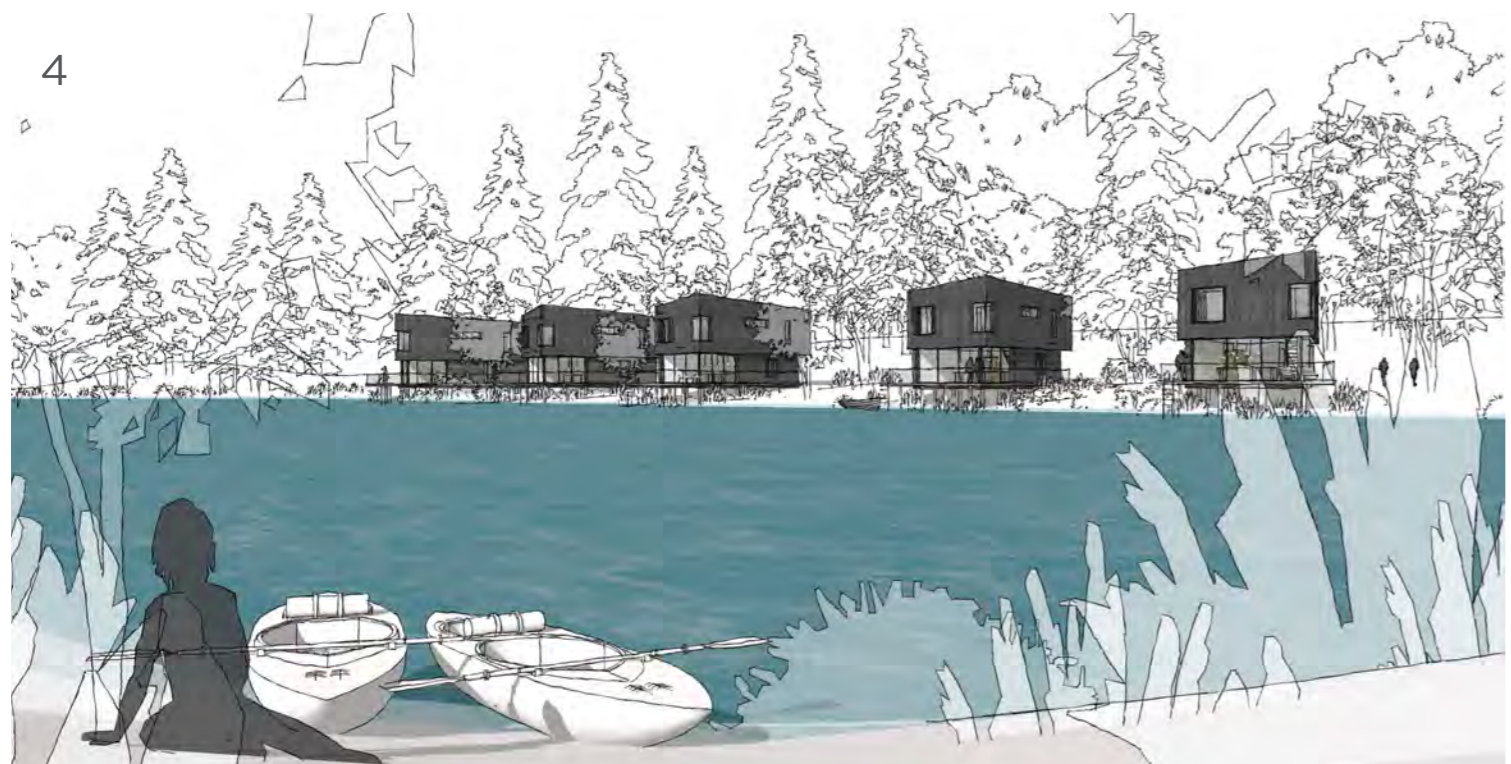

5. SENSITIVE AND CONTEXTUAL ARCHITECTURE

The design of the lodges, buildings, infrastructure and facilities will be directed to present a consistent visual language and identity to the site. Being within and a part of The Normanhurst Estate will feel unique and bespoke to this specific site in East Sussex.

The materiality and finishes of the buildings will draw inspiration from the wooded backdrop. Being built from timber and clad in locally referenced materials will situate the Architecture as being part of its context.

- 1 Central Welcome Centre and shop facility
- 2 Hillside Lodges which will occupy the more steeply sloping areas of the site
- 3 Small scale lodges will be arranged in social groups of 3, 4 or 5 to allow extended families or groups of friends to holiday together
- 4 Woodland Lodges are designed to be narrow with a small footprint to slot into gaps within the woodland

THE
NORMANHURST
ESTATE