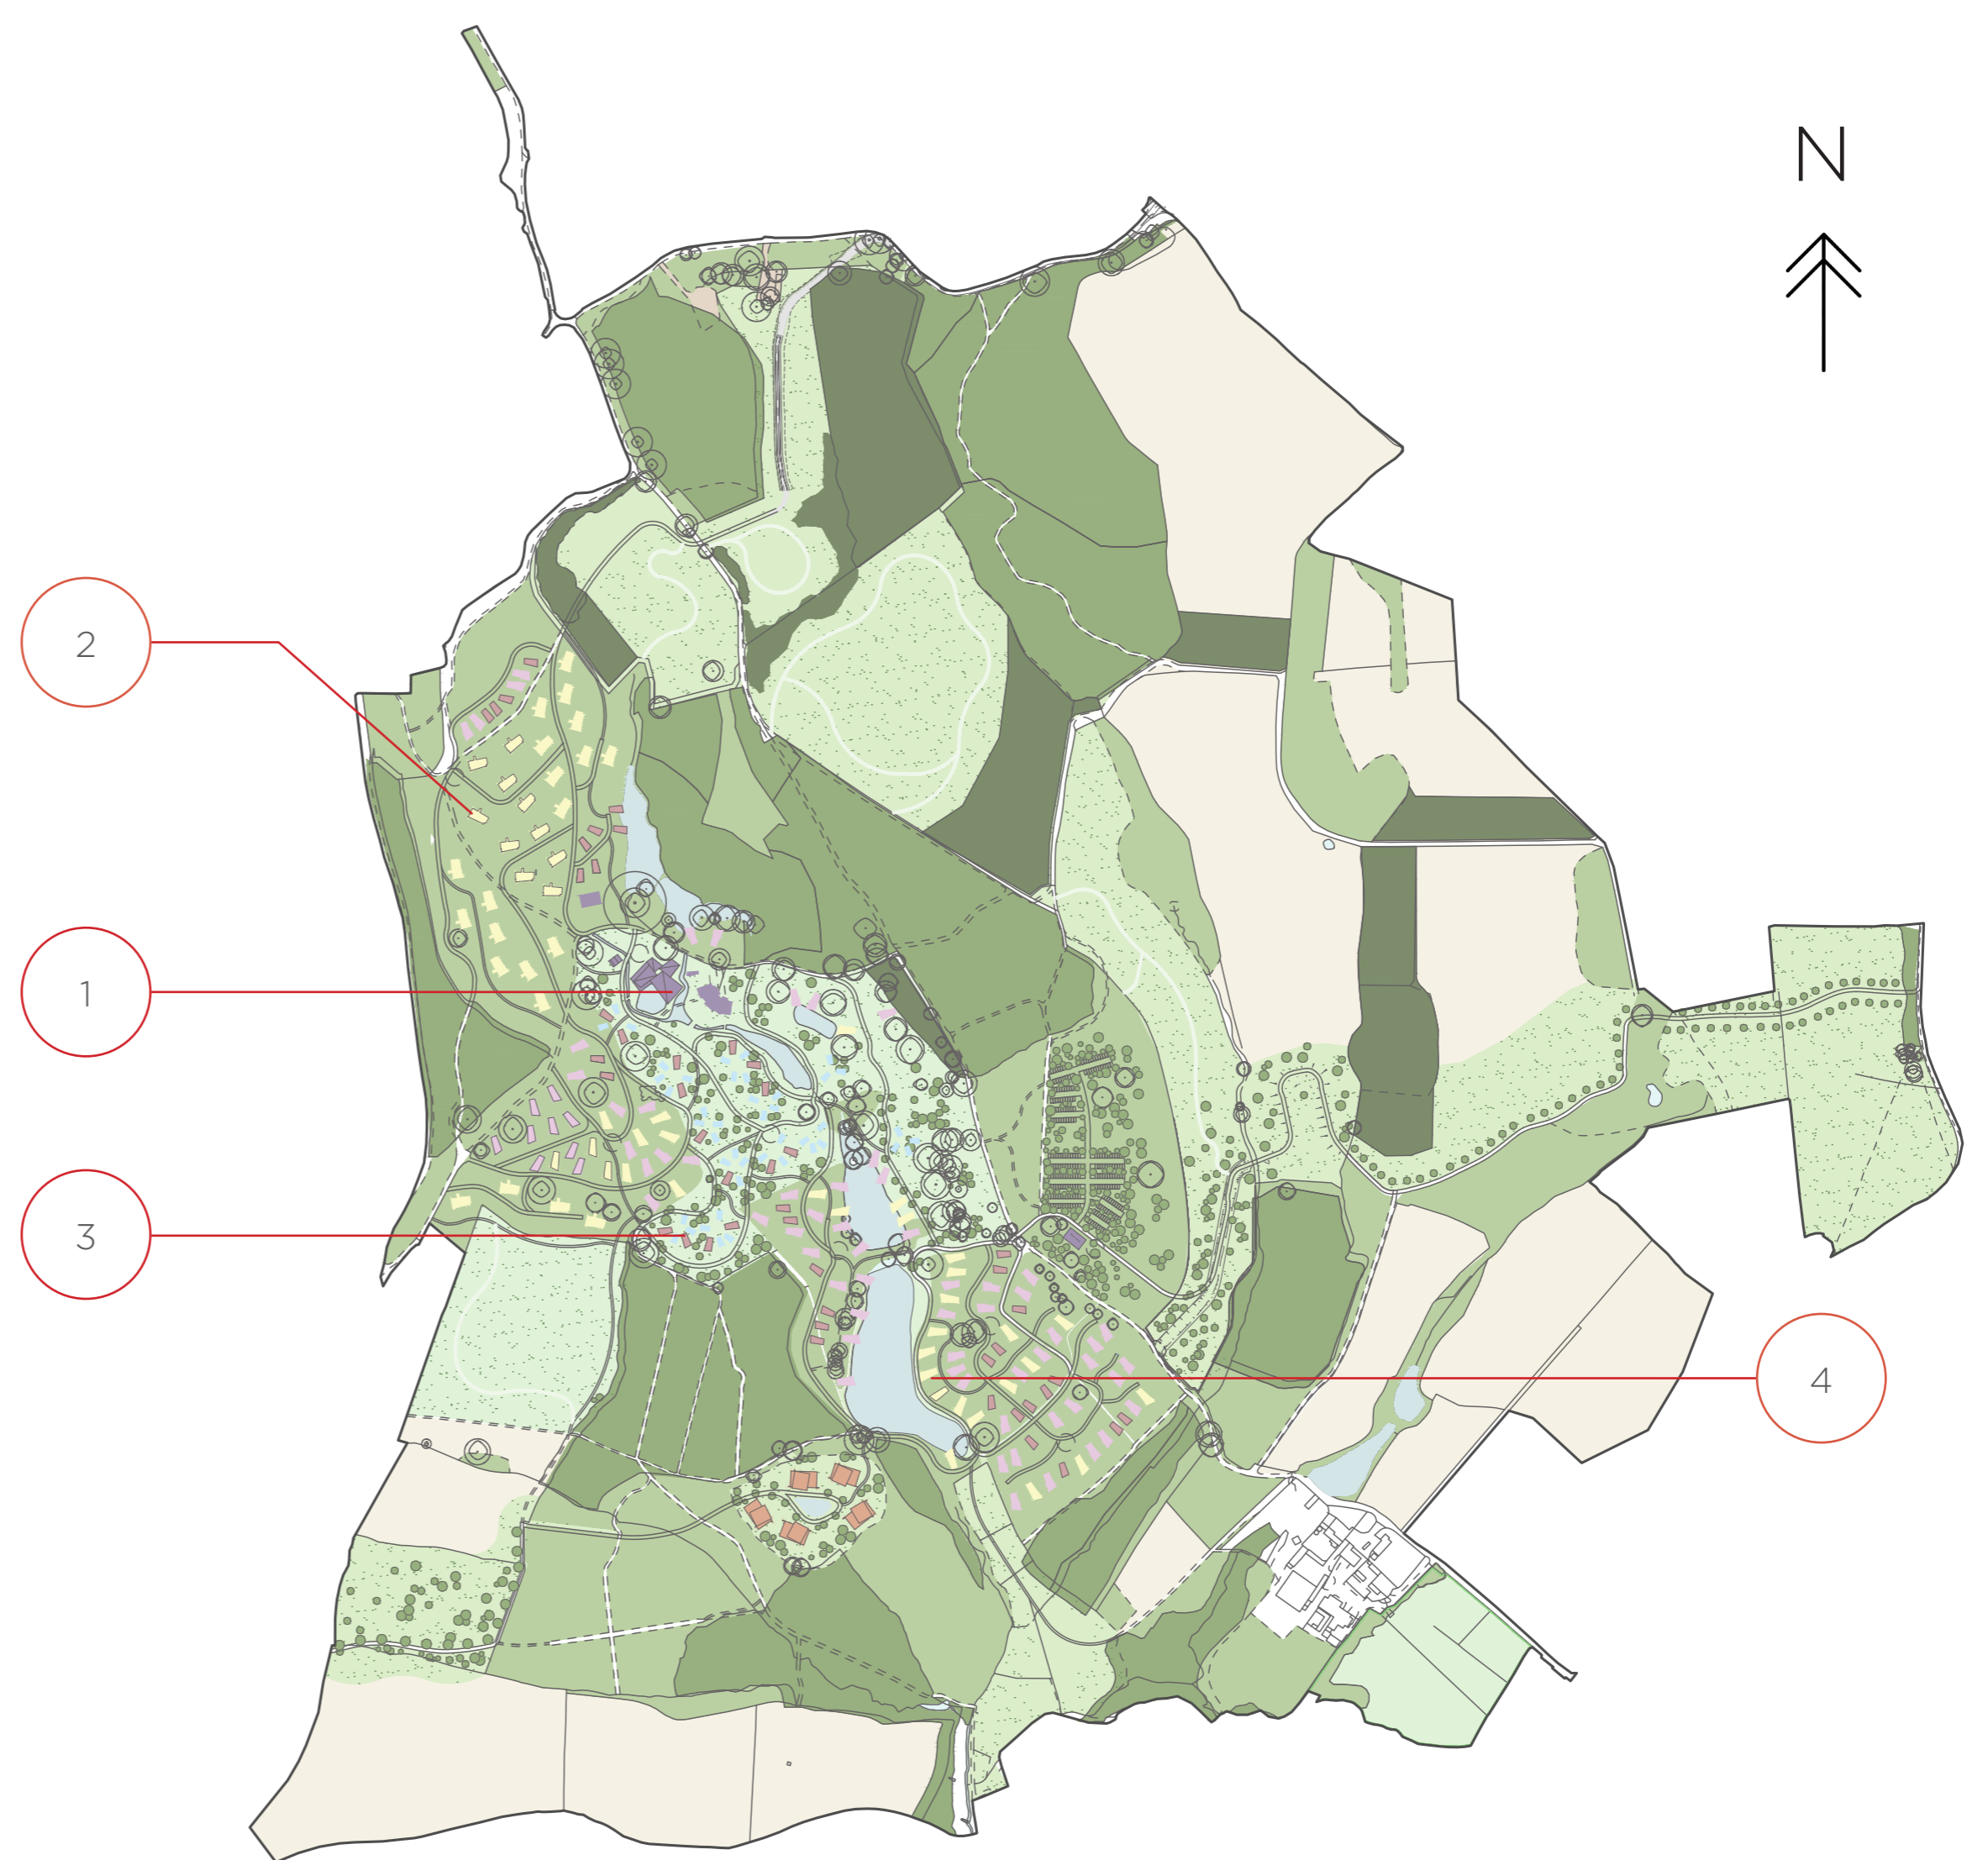

5. SENSITIVE AND CONTEXTUAL ARCHITECTURE

The design of the lodges, buildings, infrastructure and facilities will be directed to present a consistent visual language and identity to the site. Being within and a part of The Normanhurst Estate will feel unique and bespoke to this specific site in East Sussex.

The materiality and finishes of the buildings will draw inspiration from the wooded backdrop. Being built from timber and clad in locally referenced materials will situate the Architecture as being part of its context.

- 1 Central Welcome Centre and shop facility
- 2 Hillside Lodges which will occupy the more steeply sloping areas of the site
- 3 Small scale lodges will be arranged in social groups of 3, 4 or 5 to allow extended families or groups of friends to holiday together
- 4 Woodland Lodges are designed to be narrow with a small footprint to slot into gaps within the woodland

THE
NORMANHURST
ESTATE